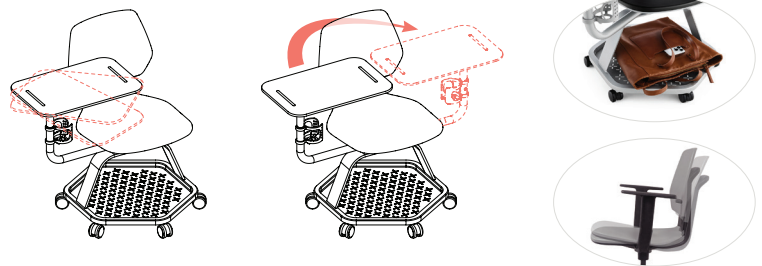

SAFCO®

COMMUTE

Classroom Chair

Shown with Black seat, Gray handle, Eureka Upholstery

Commute Classroom Chair

Model #7828

Dimensions

Seat Height 17½"H
 Seat 17¾"W x 18"D
 Back 16¾"W x 15"H

Tablet 20½"W x 13¼"D
 Overall 31½"W x 26"D x 33¼"H

Finish Options

BACK/SEAT

Poly available in three color options

BASE

Powder coated steel options. Tablet arm and drink holder will match the base color chosen.

HANDLE

Handle extends all the way down to the seat and can be seen peeking through the front of the chair.

TABLET

MDF color options

Adaptive Comfort

Tablet & arm swivel 360 degrees, accommodates various seating style maneuverability. Synchronous flex for all day comfort.

Collection

Guest

Task

Extended-Height

Classroom