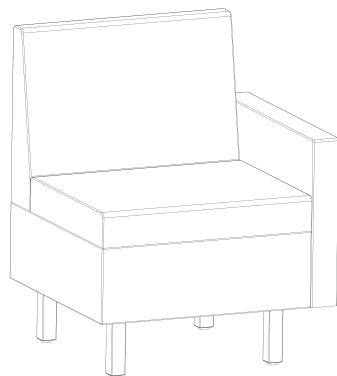

## Single seat, both arms

Seat 24"W x 19"D x 18 ½"H  
Back 24"W x 15 ¼"H  
Arm 6"H  
Overall 30"W x 24"D x 33 ¾"H

## Single seat, right arm

Seat 24"W x 19"D x 18 ½"H  
Back 24"W x 15 ¼"H  
Arm 6"H  
Overall 27"W x 24"D x 33 ¾"H

## Seat, no back

Overall 24"W x 24"D x 18 ½"H

## Table

Overall 24"W x 24"D x 16"H