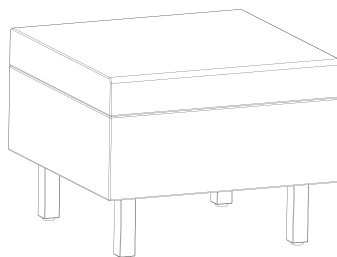

## Single seat, both arms

Seat 24"W x 19"D x 18 ½"H  
Back 24"W x 15 ¼"H  
Arm 6"H  
Overall 30"W x 24"D x 33 ¾"H

## Single seat, right arm

Seat 24"W x 19"D x 18 ½"H  
Back 24"W x 15 ¼"H  
Arm 6"H  
Overall 27"W x 24"D x 33 ¾"H

## Seat, no back

Overall 24"W x 24"D x 18 ½"H

## Table

Overall 24"W x 24"D x 16"H