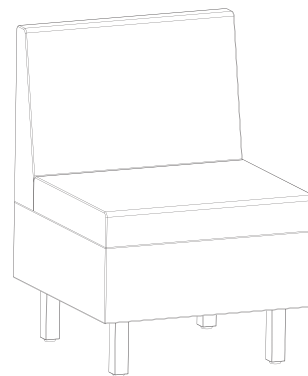

Single seat, no arm

Seat 24"W x 19"D x 18 ½"H
Back 24"W x 15 ¼"H
Overall 24"W x 24"D x 33 ¾"H