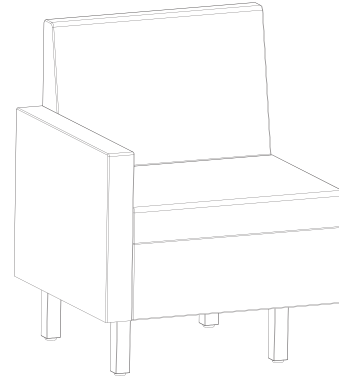

## Single seat, both arms

Seat 24"W x 19"D x 18 ½"H  
Back 24"W x 15 ¼"H  
Arm 6"H  
Overall 30"W x 24"D x 33 ¾"H

## Single seat, right arm

Seat 24"W x 19"D x 18 ½"H  
Back 24"W x 15 ¼"H  
Arm 6"H  
Overall 27"W x 24"D x 33 ¾"H

## Seat, no back

Overall 24"W x 24"D x 18 ½"H

## Table

Overall 24"W x 24"D x 16"H