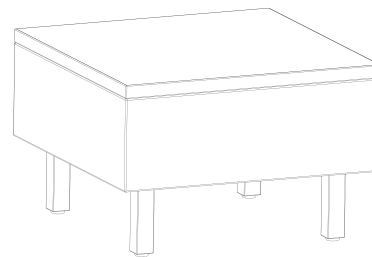

## Single seat, left arm

Seat 24"W x 19"D x 18 ½"H  
Back 24"W x 15 ¼"H  
Arm 6"H  
Overall 27"W x 24"D x 33 ¾"H

## Single seat, no arm

Seat 24"W x 19"D x 18 ½"H  
Back 24"W x 15 ¼"H  
Overall 24"W x 24"D x 33 ¾"H

## Seat, no back

Overall 24"W x 24"D x 18 ½"H

## Table

Overall 24"W x 24"D x 16"H