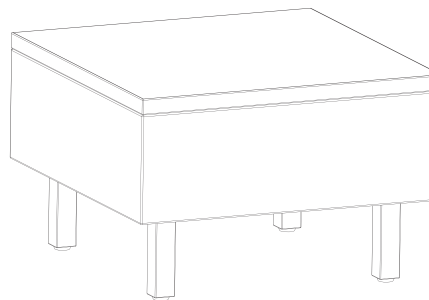

## Single seat, left arm

Seat 24"W x 19"D x 18 1/2"H  
Back 24"W x 15 1/4"H  
Arm 6"H  
Overall 27"W x 24"D x 33 3/4"H

## Single seat, no arm

Seat 24"W x 19"D x 18 1/2"H  
Back 24"W x 15 1/4"H  
Overall 24"W x 24"D x 33 3/4"H

## Seat, no back

Overall 24"W x 24"D x 18 1/2"H

## Table

Overall 24"W x 24"D x 16"H

---