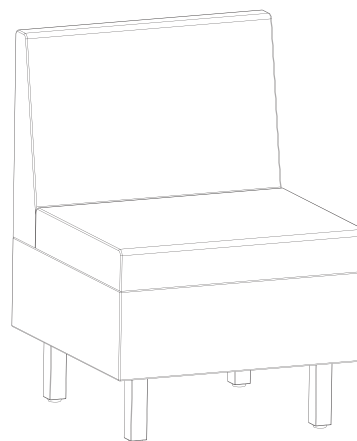

Single seat, no arm

Seat 24"W x 19"D x 18 1/2"H
Back 24"W x 15 1/4"H
Overall 24"W x 24"D x 33 3/4"H