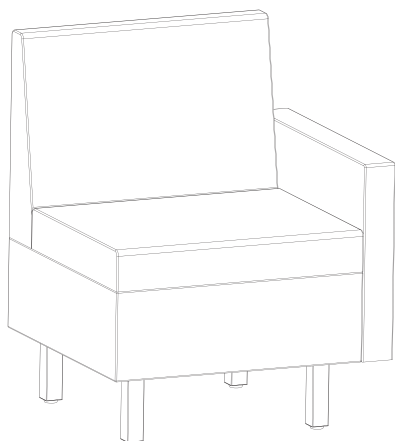

## Single seat, both arms

Seat 24"W x 19"D x 18 1/2"H  
Back 24"W x 15 1/4"H  
Arm 6"H  
Overall 30"W x 24"D x 33 3/4"H

## Single seat, right arm

Seat 24"W x 19"D x 18 1/2"H  
Back 24"W x 15 1/4"H  
Arm 6"H  
Overall 27"W x 24"D x 33 3/4"H

## Seat, no back

Overall 24"W x 24"D x 18 1/2"H

## Table

Overall 24"W x 24"D x 16"H

---