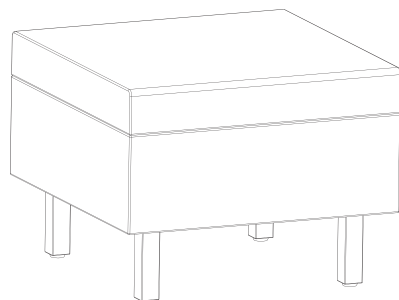

## Single seat, both arms

Seat 24"W x 19"D x 18 1/2"H  
Back 24"W x 15 1/4"H  
Arm 6"H  
Overall 30"W x 24"D x 33 3/4"H

## Single seat, right arm

Seat 24"W x 19"D x 18 1/2"H  
Back 24"W x 15 1/4"H  
Arm 6"H  
Overall 27"W x 24"D x 33 3/4"H

## Seat, no back

Overall 24"W x 24"D x 18 1/2"H

## Table

Overall 24"W x 24"D x 16"H

---