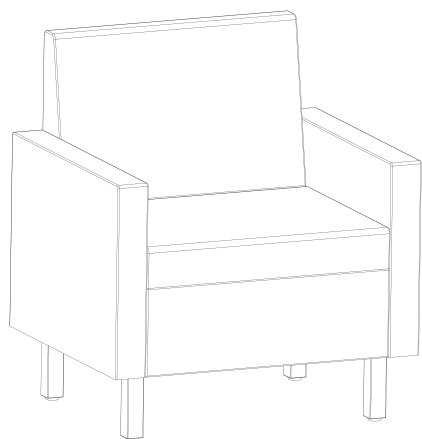

## Single seat, both arms

Seat 24"W x 19"D x 18 1/2"H  
Back 24"W x 15 1/4"H  
Arm 6"H  
Overall 30"W x 24"D x 33 3/4"H

## Single seat, right arm

Seat 24"W x 19"D x 18 1/2"H  
Back 24"W x 15 1/4"H  
Arm 6"H  
Overall 27"W x 24"D x 33 3/4"H

## Seat, no back

Overall 24"W x 24"D x 18 1/2"H

## Table

Overall 24"W x 24"D x 16"H

---