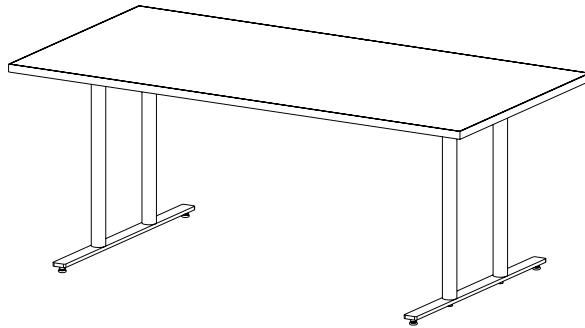

SAFCO®

JURNI

Table Collection

Statement of Line

Flip

Depth 18", 24", 30"
Width 48", 54", 60", 66", 72"
Height 29"

Multipurpose

Depth 18", 24", 30"
Width 48", 54", 60", 66", 72"
Height 29"

Conference

Depth 36" or 42"
Width 72", 84", 96"
Height 29"

Cafe

Round or Square
Width 36" or 42"
Height 29"

Bistro

Round or Square
Width 36" or 42"
Height 42"

Jurni anywhere.

The Jurni table collection can go anywhere—literally and figuratively. With a neutral aesthetic and extensive selection, Jurni tables create cohesively designed spaces. Perfect for training rooms, café spaces, or office desks, where you take the Jurni is endless.

Finish Options

TABLE TOP

A laminate top with a matching 3mm edge creates a seamless look
Available in fifteen color options

Asian
Night

Battleship

Biltmore
Cherry

Black

Carbon
Mesh