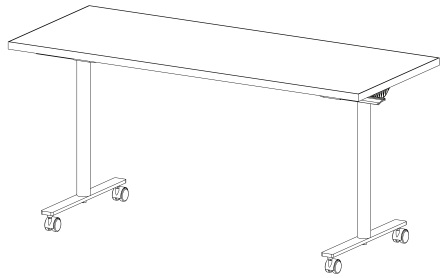

SAFCO®

JURNI

Table Collection

Statement of Line

Flip

Depth 18", 24", 30"
Width 48", 54", 60", 66", 72"
Height 29"

Multipurpose

Depth 18", 24", 30"
Width 48", 54", 60", 66", 72"
Height 29"

Conference

Depth 36" or 42"
Width 72", 84", 96"
Height 29"

Cafe

Round or Square
Width 36" or 42"
Height 29"

Bistro

Round or Square
Width 36" or 42"
Height 42"

Jurni anywhere.

The Jurni table collection can go anywhere—literally and figuratively. With a neutral aesthetic and extensive selection, Jurni tables create cohesively designed spaces. Perfect for training rooms, café spaces, or office desks, where you take the Jurni is endless.