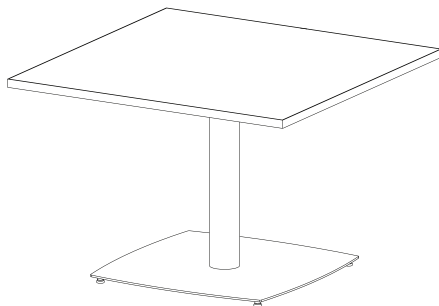

SAFCO®

JURNI

Table Collection

Statement of Line

Flip

Depth 18", 24", 30"
Width 48", 54", 60", 66", 72"
Height 29"

Multipurpose

Depth 18", 24", 30"
Width 48", 54", 60", 66", 72"
Height 29"

Conference

Depth 36" or 42"
Width 72", 84", 96"
Height 29"

Cafe

Round or Square
Width 36" or 42"
Height 29"

Bistro

Round or Square
Width 36" or 42"
Height 42"

Jurni anywhere.

The Jurni table collection can go anywhere—literally and figuratively. With a neutral aesthetic and extensive selection, Jurni tables create cohesively designed spaces. Perfect for training rooms, café spaces, or office desks, where you take the Jurni is endless.

Finish Options

TABLE TOP

A laminate top with a matching 3mm edge creates a seamless look
Available in fifteen color options

Asian
Night

Battleship

Biltmore
Cherry

Black

Carbon
Mesh