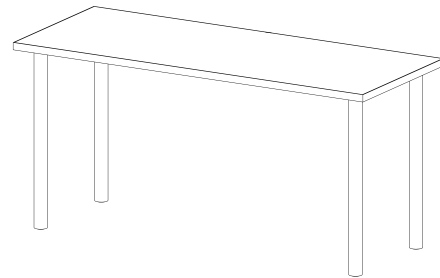

SAFCO®

JURNI

Table Collection

Statement of Line

Flip

Depth 18", 24", 30"
Width 48", 54", 60", 66", 72"
Height 29"

Multipurpose

Depth 18", 24", 30"
Width 48", 54", 60", 66", 72"
Height 29"

Conference

Depth 36" or 42"
Width 72", 84", 96"
Height 29"

Cafe

Round or Square
Width 36" or 42"
Height 29"

Bistro

Round or Square
Width 36" or 42"
Height 42"

Jurni anywhere.

The Jurni table collection can go anywhere—literally and figuratively. With a neutral aesthetic and extensive selection, Jurni tables create cohesively designed spaces. Perfect for training rooms, café spaces, or office desks, where you take the Jurni is endless.

Finish Options

TABLE TOP

A laminate top with a matching 3mm edge creates a seamless look
Available in fifteen color options

Asian
Night

Battleship

Biltmore
Cherry

Black

Carbon
Mesh