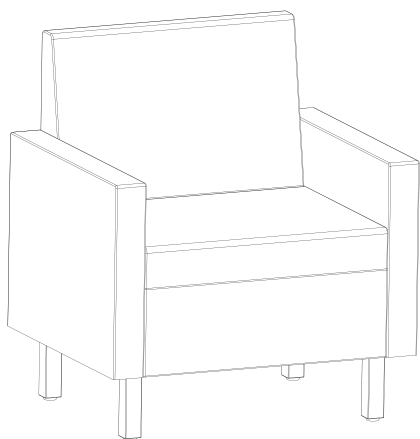

SAFCO®

MOVVI

Modular Lounge Collection

Statement of Line

Single seat, both arms

Seat 24"W x 19"D x 18 1/2"H
Back 24"W x 15 1/4"H
Arm 6"H
Overall 30"W x 24"D x 33 3/4"H

Single seat, right arm

Seat 24"W x 19"D x 18 1/2"H
Back 24"W x 15 1/4"H
Arm 6"H
Overall 27"W x 24"D x 33 3/4"H

Single seat, left arm

Seat 24"W x 19"D x 18 1/2"H
Back 24"W x 15 1/4"H
Arm 6"H
Overall 27"W x 24"D x 33 3/4"H

Single seat, no arm

Seat 24"W x 19"D x 18 1/2"H
Back 24"W x 15 1/4"H
Overall 24"W x 24"D x 33 3/4"H

Seat, no back

Overall 24"W x 24"D x 18 1/2"H

Table

Overall 24"W x 24"D x 16"H

Easy-peasy seating.

With minimal effort and maximum benefit, the Movvi modular seating collection is easy to specify, arrange and reposition to satisfy the ever-changing needs of spaces. Small-scale and design-neutral, furnish lounge areas and the spaces in-between with soft seating that can be quickly moved and reassembled. Arrange it today and change it tomorrow, Movvi helps busy spaces stay adaptable and on the move.

Black

Collection Features

Simple platform

Modular pieces are designed on a 24-inch base

Intelligent design

Quickly and easily configure and reconfigure sections using minimal tools

Endless configurations

To meet a wide range of spaces