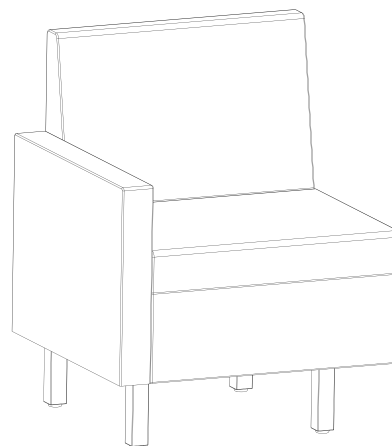

SAFCO®

MOVVI

Modular Lounge Collection

Statement of Line

Single seat, both arms

Seat 24"W x 19"D x 18 1/2"H
Back 24"W x 15 1/4"H
Arm 6"H
Overall 30"W x 24"D x 33 3/4"H

Single seat, right arm

Seat 24"W x 19"D x 18 1/2"H
Back 24"W x 15 1/4"H
Arm 6"H
Overall 27"W x 24"D x 33 3/4"H

Single seat, left arm

Seat 24"W x 19"D x 18 1/2"H
Back 24"W x 15 1/4"H
Arm 6"H
Overall 27"W x 24"D x 33 3/4"H

Single seat, no arm

Seat 24"W x 19"D x 18 1/2"H
Back 24"W x 15 1/4"H
Overall 24"W x 24"D x 33 3/4"H

Seat, no back

Overall 24"W x 24"D x 18 1/2"H

Table

Overall 24"W x 24"D x 16"H

Easy-peasy seating.

With minimal effort and maximum benefit, the Movvi modular seating collection is easy to specify, arrange and reposition to satisfy the ever-changing needs of spaces. Small-scale and design-neutral, furnish lounge areas and the spaces in-between with soft seating that can be quickly moved and reassembled. Arrange it today and change it tomorrow, Movvi helps busy spaces stay adaptable and on the move.

Black

Collection Features

Simple platform

Modular pieces are designed on a 24-inch base

Intelligent design

Quickly and easily configure and reconfigure sections using minimal tools

Endless configurations

To meet a wide range of spaces