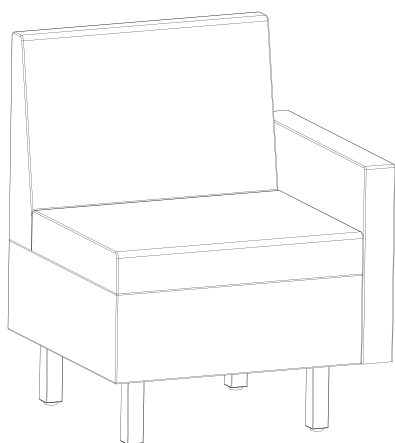

SAFCO®

MOVVI

Modular Lounge Collection

Statement of Line

Single seat, both arms

Seat 24"W x 19"D x 18 1/2"H
Back 24"W x 15 1/4"H
Arm 6"H
Overall 30"W x 24"D x 33 3/4"H

Single seat, right arm

Seat 24"W x 19"D x 18 1/2"H
Back 24"W x 15 1/4"H
Arm 6"H
Overall 27"W x 24"D x 33 3/4"H

Single seat, left arm

Seat 24"W x 19"D x 18 1/2"H
Back 24"W x 15 1/4"H
Arm 6"H
Overall 27"W x 24"D x 33 3/4"H

Single seat, no arm

Seat 24"W x 19"D x 18 1/2"H
Back 24"W x 15 1/4"H
Overall 24"W x 24"D x 33 3/4"H

Seat, no back

Overall 24"W x 24"D x 18 1/2"H

Table

Overall 24"W x 24"D x 16"H

Easy-peasy seating.

With minimal effort and maximum benefit, the Movvi modular seating collection is easy to specify, arrange and reposition to satisfy the ever-changing needs of spaces. Small-scale and design-neutral, furnish lounge areas and the spaces in-between with soft seating that can be quickly moved and reassembled. Arrange it today and change it tomorrow, Movvi helps busy spaces stay adaptable and on the move.

Black

Collection Features

Simple platform

Modular pieces are designed on a 24-inch base

Intelligent design

Quickly and easily configure and reconfigure sections using minimal tools

Endless configurations

To meet a wide range of spaces