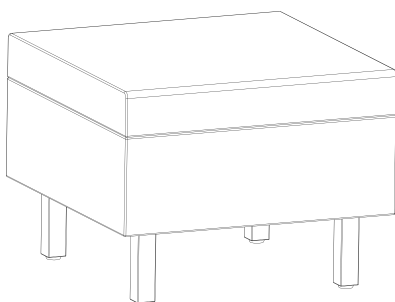

SAFCO®

MOVVI

Modular Lounge Collection

Statement of Line

Single seat, both arms

Seat 24"W x 19"D x 18 1/2"H
Back 24"W x 15 1/4"H
Arm 6"H
Overall 30"W x 24"D x 33 3/4"H

Single seat, right arm

Seat 24"W x 19"D x 18 1/2"H
Back 24"W x 15 1/4"H
Arm 6"H
Overall 27"W x 24"D x 33 3/4"H

Single seat, left arm

Seat 24"W x 19"D x 18 1/2"H
Back 24"W x 15 1/4"H
Arm 6"H
Overall 27"W x 24"D x 33 3/4"H

Single seat, no arm

Seat 24"W x 19"D x 18 1/2"H
Back 24"W x 15 1/4"H
Overall 24"W x 24"D x 33 3/4"H

Seat, no back

Overall 24"W x 24"D x 18 1/2"H

Table

Overall 24"W x 24"D x 16"H

Easy-peasy seating.

With minimal effort and maximum benefit, the Movvi modular seating collection is easy to specify, arrange and reposition to satisfy the ever-changing needs of spaces. Small-scale and design-neutral, furnish lounge areas and the spaces in-between with soft seating that can be quickly moved and reassembled. Arrange it today and change it tomorrow, Movvi helps busy spaces stay adaptable and on the move.

Black

Collection Features

Simple platform

Modular pieces are designed on a 24-inch base

Intelligent design

Quickly and easily configure and reconfigure sections using minimal tools

Endless configurations

To meet a wide range of spaces