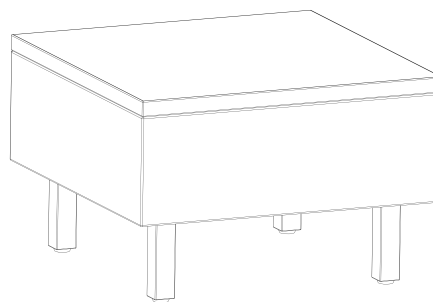

SAFCO®

MOVVI

Modular Lounge Collection

Statement of Line

Single seat, both arms

Seat 24"W x 19"D x 18 1/2"H
Back 24"W x 15 1/4"H
Arm 6"H
Overall 30"W x 24"D x 33 3/4"H

Single seat, right arm

Seat 24"W x 19"D x 18 1/2"H
Back 24"W x 15 1/4"H
Arm 6"H
Overall 27"W x 24"D x 33 3/4"H

Single seat, left arm

Seat 24"W x 19"D x 18 1/2"H
Back 24"W x 15 1/4"H
Arm 6"H
Overall 27"W x 24"D x 33 3/4"H

Single seat, no arm

Seat 24"W x 19"D x 18 1/2"H
Back 24"W x 15 1/4"H
Overall 24"W x 24"D x 33 3/4"H

Seat, no back

Overall 24"W x 24"D x 18 1/2"H

Table

Overall 24"W x 24"D x 16"H

Easy-peasy seating.

With minimal effort and maximum benefit, the Movvi modular seating collection is easy to specify, arrange and reposition to satisfy the ever-changing needs of spaces. Small-scale and design-neutral, furnish lounge areas and the spaces in-between with soft seating that can be quickly moved and reassembled. Arrange it today and change it tomorrow, Movvi helps busy spaces stay adaptable and on the move.

Black

Collection Features

Simple platform

Modular pieces are designed on a 24-inch base

Intelligent design

Quickly and easily configure and reconfigure sections using minimal tools

Endless configurations

To meet a wide range of spaces