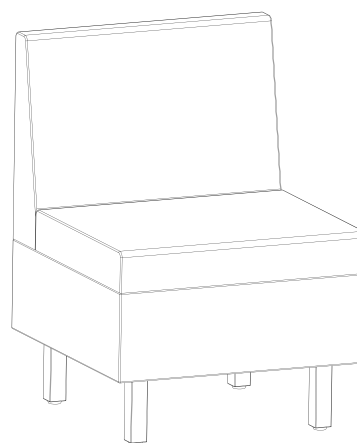

SAFCO®

MOVVI

Modular Lounge Collection

Statement of Line

Single seat, both arms

Seat 24"W x 19"D x 18 1/2"H
Back 24"W x 15 1/4"H
Arm 6"H
Overall 30"W x 24"D x 33 3/4"H

Single seat, right arm

Seat 24"W x 19"D x 18 1/2"H
Back 24"W x 15 1/4"H
Arm 6"H
Overall 27"W x 24"D x 33 3/4"H

Single seat, left arm

Seat 24"W x 19"D x 18 1/2"H
Back 24"W x 15 1/4"H
Arm 6"H
Overall 27"W x 24"D x 33 3/4"H

Single seat, no arm

Seat 24"W x 19"D x 18 1/2"H
Back 24"W x 15 1/4"H
Overall 24"W x 24"D x 33 3/4"H

Seat, no back

Overall 24"W x 24"D x 18 1/2"H

Table

Overall 24"W x 24"D x 16"H

Easy-peasy seating.

With minimal effort and maximum benefit, the Movvi modular seating collection is easy to specify, arrange and reposition to satisfy the ever-changing needs of spaces. Small-scale and design-neutral, furnish lounge areas and the spaces in-between with soft seating that can be quickly moved and reassembled. Arrange it today and change it tomorrow, Movvi helps busy spaces stay adaptable and on the move.

Black

Collection Features

Simple platform

Modular pieces are designed on a 24-inch base

Intelligent design

Quickly and easily configure and reconfigure sections using minimal tools

Endless configurations

To meet a wide range of spaces