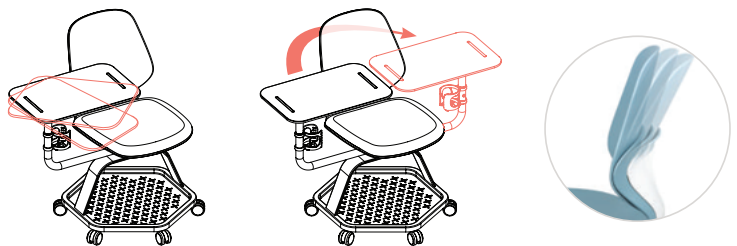

SAFCO®

ARCOZI

Classroom Chair

Arcozi Classroom Chair

Model #ASC7-C

Finish Options

SHELL

Create two and three-tone shell configurations

BASE

Powder coated steel options. Tablet arm and drink holder will match the base color chosen.

TABLET

MDF color options

Adaptive Comfort

Tablet and arm swivel 360 degrees to accommodate right and left-hand use and various seating styles. Flex-back support for all day comfort.

Dimensions

Seat Height 18 $\frac{3}{4}$ "H
Seat 17 $\frac{3}{4}$ "W x 21 $\frac{3}{4}$ "D
Back 17"W x 16"H

Tablet 20 $\frac{1}{2}$ "W x 13 $\frac{3}{4}$ "D
Base Shelf 18 $\frac{3}{4}$ "W x 9 $\frac{1}{4}$ "H
Overall 31 $\frac{1}{2}$ "W x 26"D x 33 $\frac{3}{4}$ "H

Collection

Stack (4 Leg)

Stack (Sled Base)

Guest

Bistro

Task

Extended-Height

Classroom